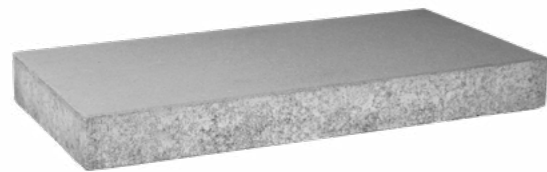

Hansa 7 Plus 500 ♦ 500 ♦ 70mm

Hansa 8 Plus 500 ♦ 500 ♦ 80mm